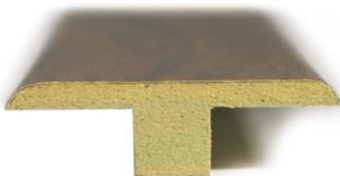

## COORDINATED TRIM AND MOULDINGS

To further enhance your floor, use our specially engineered trim and mouldings. They are available in a variety of colours and profiles to match the nominated ForestSelect floor and give the perfect finish.

### Scotia

Finishes the space where the laminate flooring meets the wall.

2.39m lengths  
10 Lengths / ctn  
4.55kg / ctn

### T-Moulding

Finishes the space between two pieces of laminate flooring.

1.83m lengths  
5 Lengths / ctn  
5.45kg / ctn

### Multi Purpose Reducer

Finishes the space between laminate flooring and other flooring surfaces, carpet, or where scotia and wall base cannot be used.

1.83m lengths  
5 Lengths / ctn  
5.45kg / ctn